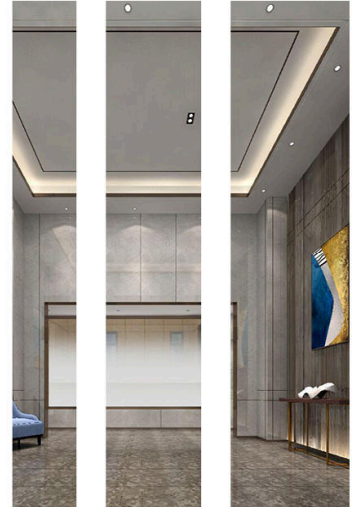

SHIHUA ALUMINIUM

Stainless Steel Tile Trim

- Aluminium Tile Trim
- Aluminium Stair Nosing
- Carpet Profile
- Other Profiles
- Shower Drain

Stainless Steel Profile

Shiny Matt Brushed

SSAQ

www.aluhere.com

Size Details Specification Can be Customized