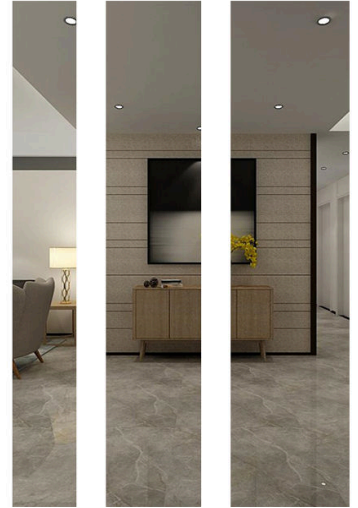

SHIHUA ALUMINIUM

Stainless Steel Tile Trim

- Aluminium Tile Trim
- Aluminium Stair Nosing
- Carpet Profile
- Other Profiles
- Shower Drain

www.aluhere.com

Stainless Steel Profile

Shiny Matt Brushed

SSASS

various colors

Size Details

Specification Can be Customized

SHIHUA ALUMINIUM

Stainless Steel Tile Trim

- Aluminium Tile Trim
- Aluminium Stair Nosing
- Carpet Profile
- Other Profiles
- Shower Drain

www.aluhere.com

Stainless Steel Profile

Shiny Matt Brushed

SSCR

various colors

Size Details

Specification Can be Customized