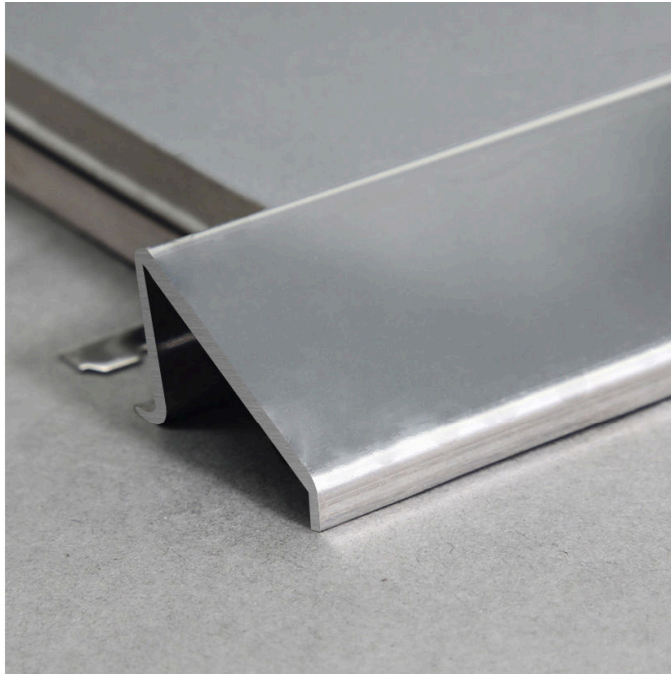

Size Details Specification Can be Customized

various colors

SHIHUA ALUMINIUM

Stainless Steel Tile Trim

- Aluminium Tile Trim
- Aluminium Stair Nosing
- Carpet Profile
- Other Profiles
- Shower Drain

Stainless Steel Profile