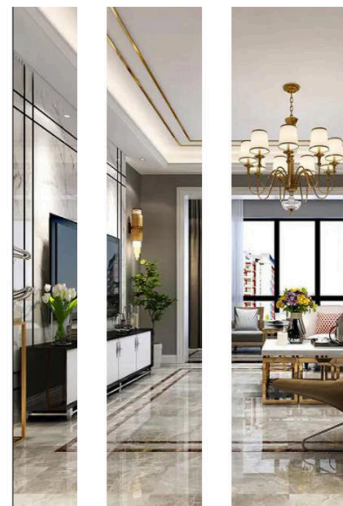

Other Profiles

Shower Drain

Stainless Steel Profile

Shiny Matt Brushed

SSAB

www.aluhere.com

Size Details

Specification Can be Customized