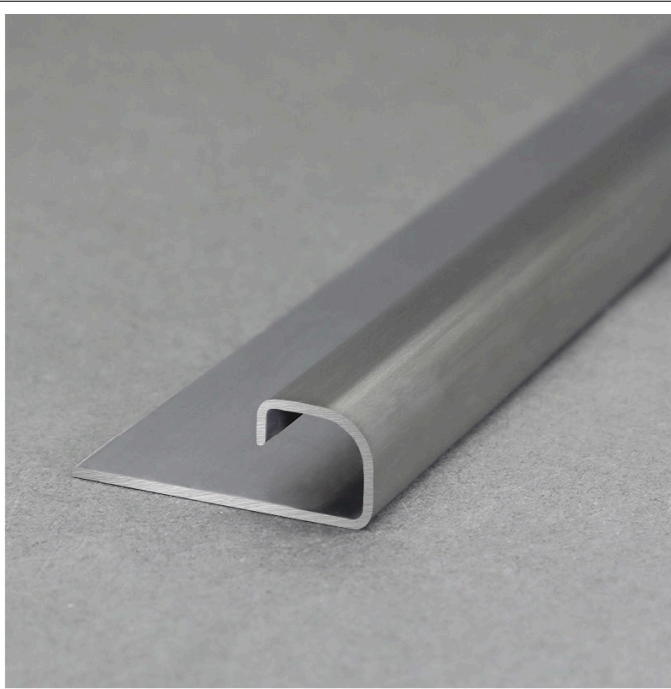

SHIHUA ALUMINIUM

Stainless Steel Tile Trim

- Aluminium Tile Trim
- Aluminium Stair Nosing
- Carpet Profile
- Other Profiles
- Shower Drain