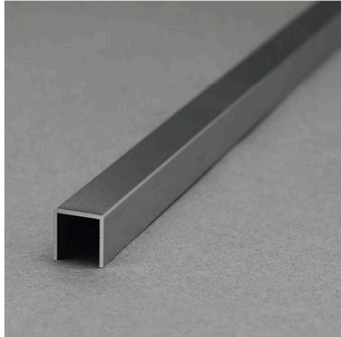

Stainless Steel Tile Trim

- Aluminium Tile Trim
- Aluminium Stair Nosing
- Carpet Profile
- Other Profiles
- Shower Drain

www.aluhere.com

SSUM

various colors

Size Details Specification Can be Customized