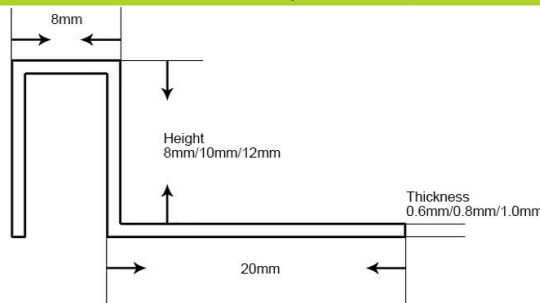

Size Details Specification Can be Customized

various colors

SHIHUA ALUMINIUM

Stainless Steel Tile Trim

- Aluminium Tile Trim
- Aluminium Stair Nosing
- Carpet Profile
- Other Profiles
- Shower Drain

www.aluhere.com