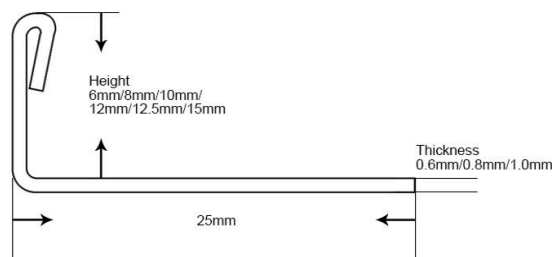

- Aluminium Tile Trim
- Aluminium Stair Nosing
- Carpet Profile
- Other Profiles
- Shower Drain

www.aluhere.com

Shiny Matt Brushed

Stainless Steel Profile

SSAL

various colors

Size Details Specification Can be Customized