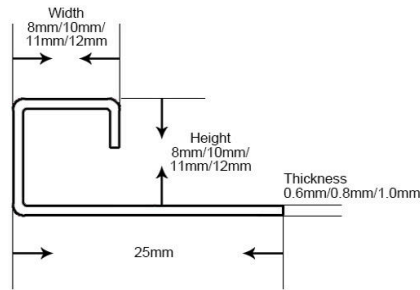

Size Details Specification Can be Customized

various colors

SHIHUA ALUMINIUM

Stainless Steel Tile Trim

- Aluminium Tile Trim
- Aluminium Stair Nosing
- Carpet Profile
- Other Profiles
- Shower Drain

Stainless Steel Profile