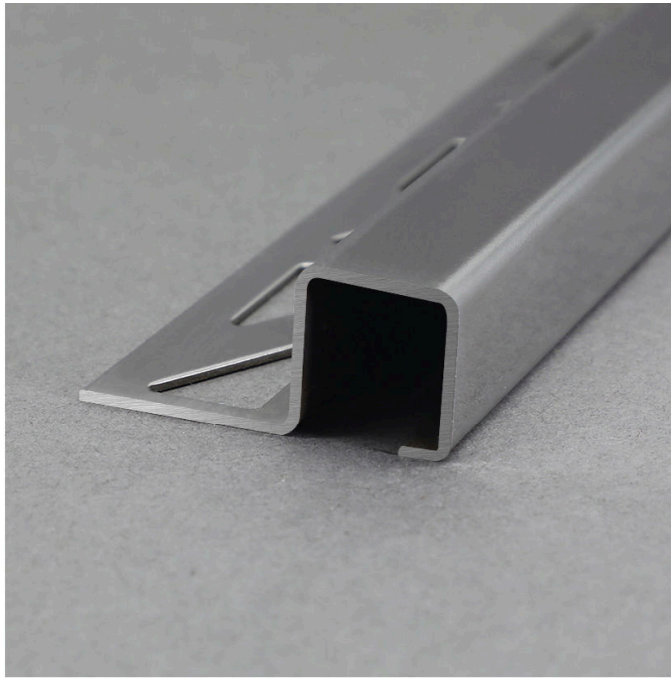

SHIHUA ALUMINIUM

Stainless Steel Tile Trim

- Aluminium Tile Trim
- Aluminium Stair Nosing
- Carpet Profile
- Other Profiles
- Shower Drain