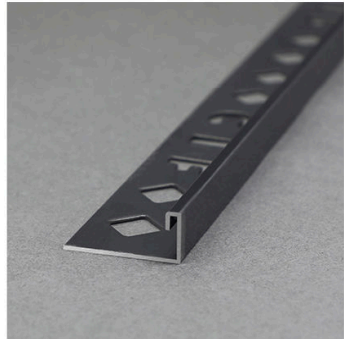

www.aluhere.com

Shiny Matt Brushed

Stainless Steel Profile

SSAGS

various colors

Size Details Specification Can be Customized

SHIHUA ALUMINIUM

Stainless Steel Tile Trim