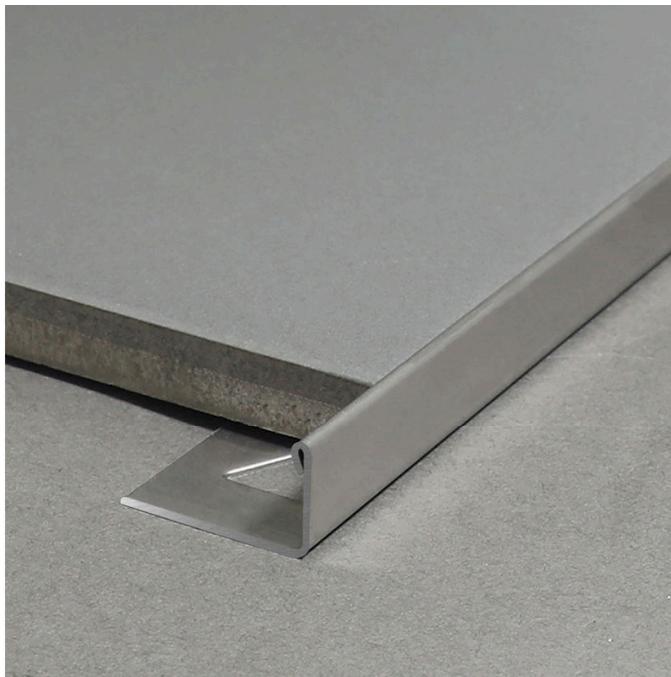

SHIHUA ALUMINIUM

Stainless Steel Tile Trim

- Aluminium Tile Trim
- Aluminium Stair Nosing
- Carpet Profile
- Other Profiles
- Shower Drain