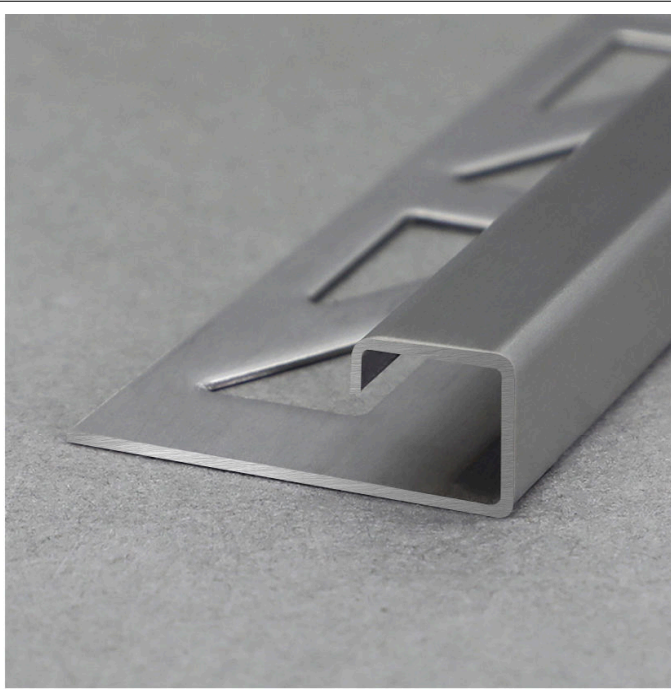

SHIHUA ALUMINIUM

Stainless Steel Tile Trim

- Aluminium Tile Trim
- Aluminium Stair Nosing
- Carpet Profile
- Other Profiles
- Shower Drain