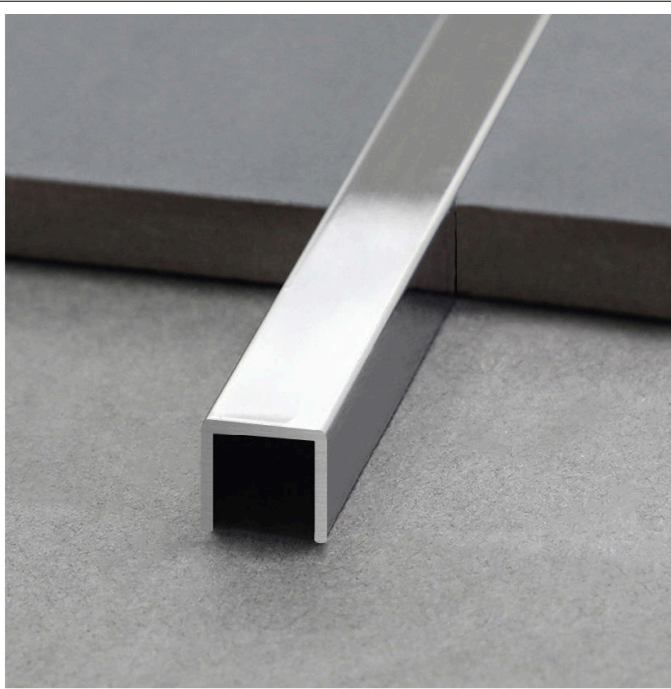

Stainless Steel Profile

SSTS1

various colors

Size Details Specification Can be Customized

Stainless Steel Tile Trim

- Aluminium Tile Trim
- Aluminium Stair Nosing
- Carpet Profile
- Other Profiles
- Shower Drain