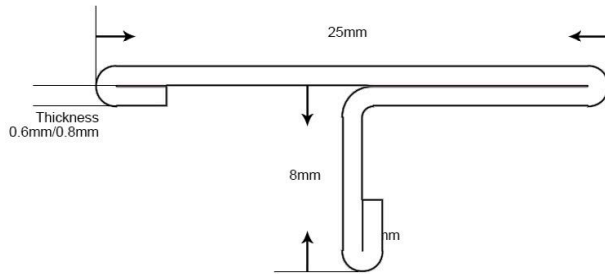

Size Details Specification Can be Customized

various colors

SHIHUA ALUMINIUM

Stainless Steel Tile Trim

- Aluminium Tile Trim
- Aluminium Stair Nosing
- Carpet Profile
- Other Profiles
- Shower Drain

Stainless Steel Profile

Shiny Matt Brushed

SSRX

www.aluhere.com

Size Details Specification Can be Customized

various colors

SHIHUA ALUMINIUM

Stainless Steel Tile Trim

- Aluminium Tile Trim
- Aluminium Stair Nosing
- Carpet Profile
- Other Profiles
- Shower Drain

www.aluhere.com

Stainless Steel Profile

Shiny Matt Brushed

SSTB

various colors

Size Details Specification Can be Customized

SHIHUA ALUMINIUM

Stainless Steel Tile Trim

- Aluminium Tile Trim
- Aluminium Stair Nosing
- Carpet Profile
- Other Profiles
- Shower Drain

www.aluhere.com

Stainless Steel Profile

Shiny Matt Brushed

SSTR

various colors

Size Details Specification Can be Customized