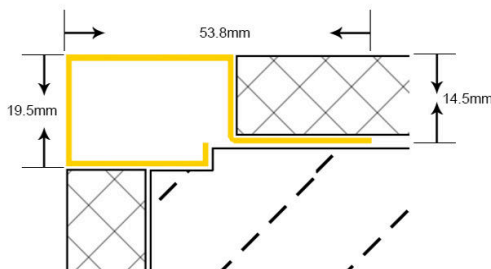

- Aluminium Tile Trim
- Aluminium Stair Nosing
- Carpet Profile
- Other Profiles
- Shower Drain

Stainless Steel Profile

Shiny Matt Brushed

SSFG2

www.aluhere.com

Size Details Specification Can be Customized