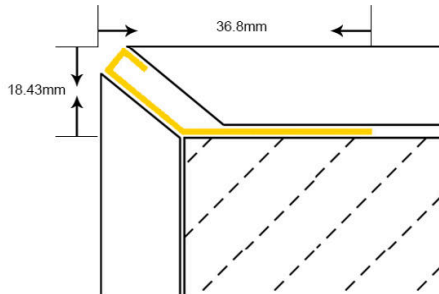

various colors

SHIHUA ALUMINIUM

Stainless Steel Tile Trim

- Aluminium Tile Trim
- Aluminium Stair Nosing
- Carpet Profile
- Other Profiles
- Shower Drain

Stainless Steel Profile

Shiny Matt Brushed

SSLX

www.aluhere.com

Size Details Specification Can be Customized

various colors

SHIHUA ALUMINIUM

Stainless Steel Tile Trim

- Aluminium Tile Trim
- Aluminium Stair Nosing
- Carpet Profile
- Other Profiles
- Shower Drain

Stainless Steel Profile