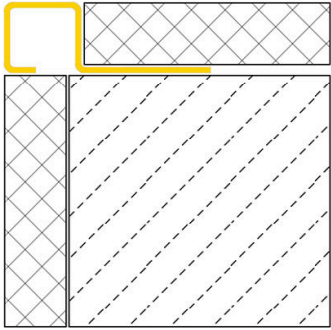

SHIHUA ALUMINIUM

Stainless Steel Tile Trim

- Aluminium Tile Trim
- Aluminium Stair Nosing
- Carpet Profile
- Other Profiles
- Shower Drain

Stainless Steel Profile

Shiny Matt Brushed

SSAQ

www.aluhere.com

Size Details Specification Can be Customized