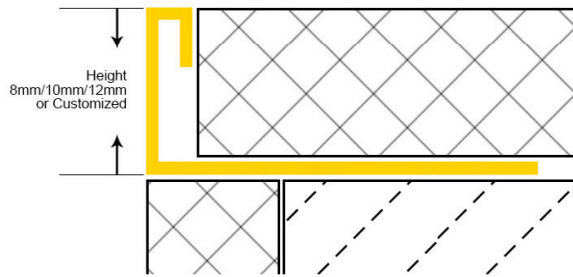

Size Details Specification Can be Customized