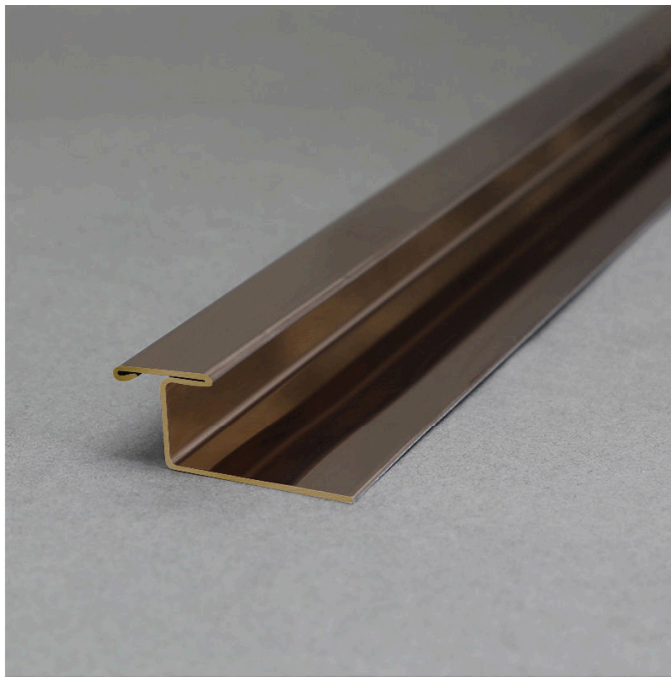

SHIHUA ALUMINIUM

Stainless Steel Tile Trim

- Aluminium Tile Trim
- Aluminium Stair Nosing
- Carpet Profile
- Other Profiles
- Shower Drain