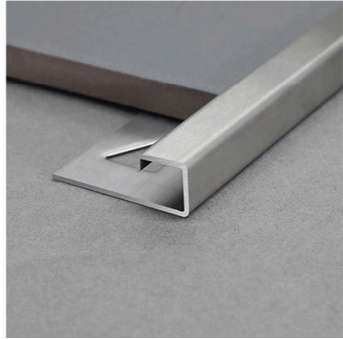

SHIHUA ALUMINIUM

Stainless Steel Tile Trim

- Aluminium Tile Trim
- Aluminium Stair Nosing
- Carpet Profile
- Other Profiles
- Shower Drain

Stainless Steel Profile

Shiny Matt Brushed

SSAG

www.aluhere.com

Size Details Specification Can be Customized

various colors

SHIHUA ALUMINIUM

Stainless Steel Tile Trim

- Aluminium Tile Trim
- Aluminium Stair Nosing
- Carpet Profile
- Other Profiles
- Shower Drain

Stainless Steel Profile

Shiny Matt Brushed

SSAG8

www.aluhere.com

Size Details Specification Can be Customized

various colors