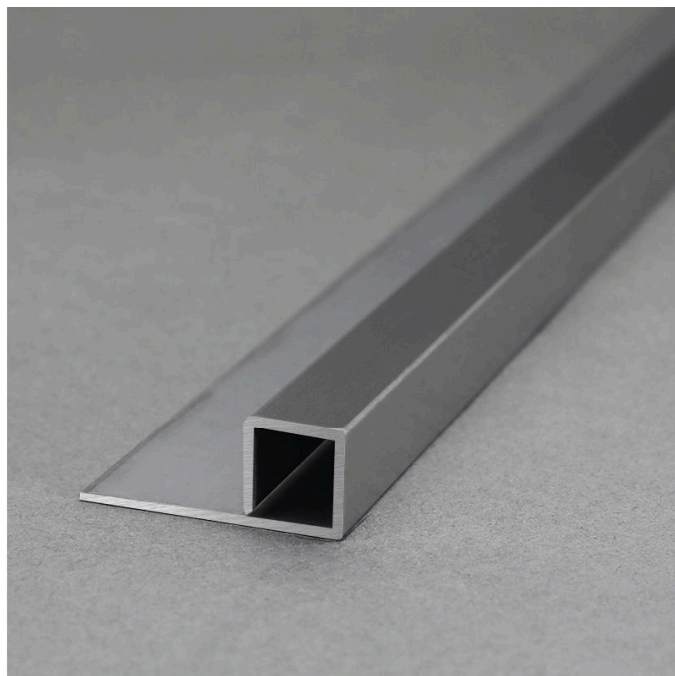

Other Profiles

Shower Drain

Stainless Steel Profile

Shiny Matt Brushed

SSAB

www.aluhere.com

Size Details

Specification Can be Customized