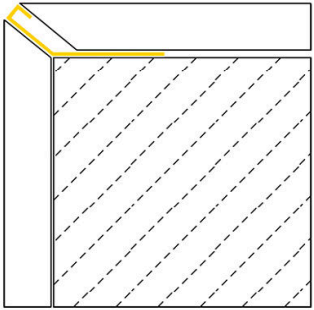

various colors

SHIHUA ALUMINIUM

Stainless Steel Tile Trim

- Aluminium Tile Trim
- Aluminium Stair Nosing
- Carpet Profile
- Other Profiles
- Shower Drain

Stainless Steel Profile

Shiny Matt Brushed

SSLX

www.aluhere.com

Size Details Specification Can be Customized

various colors

SHIHUA ALUMINIUM

Stainless Steel Tile Trim

- Aluminium Tile Trim
- Aluminium Stair Nosing
- Carpet Profile
- Other Profiles
- Shower Drain

Stainless Steel Profile