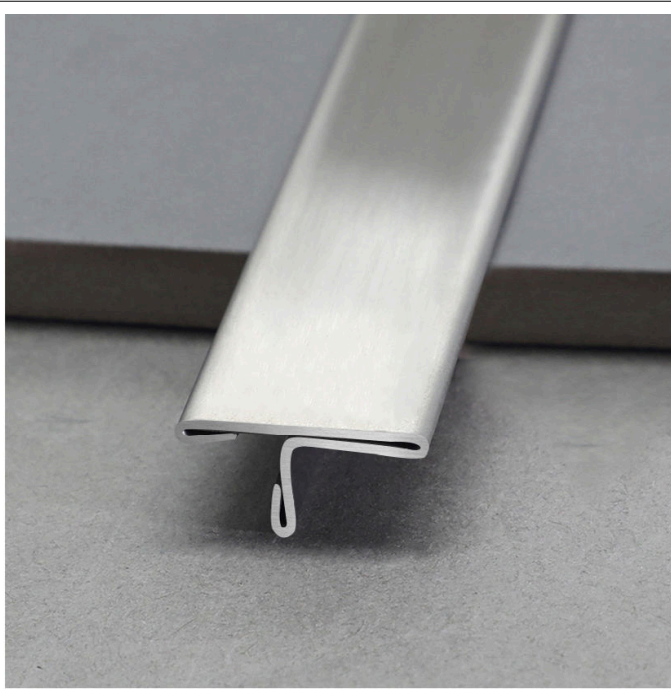

Shiny Matt Brushed

SSRX

www.aluhere.com

Size Details Specification Can be Customized

various colors

SHIHUA ALUMINIUM

Stainless Steel Tile Trim

- Aluminium Tile Trim
- Aluminium Stair Nosing
- Carpet Profile
- Other Profiles
- Shower Drain