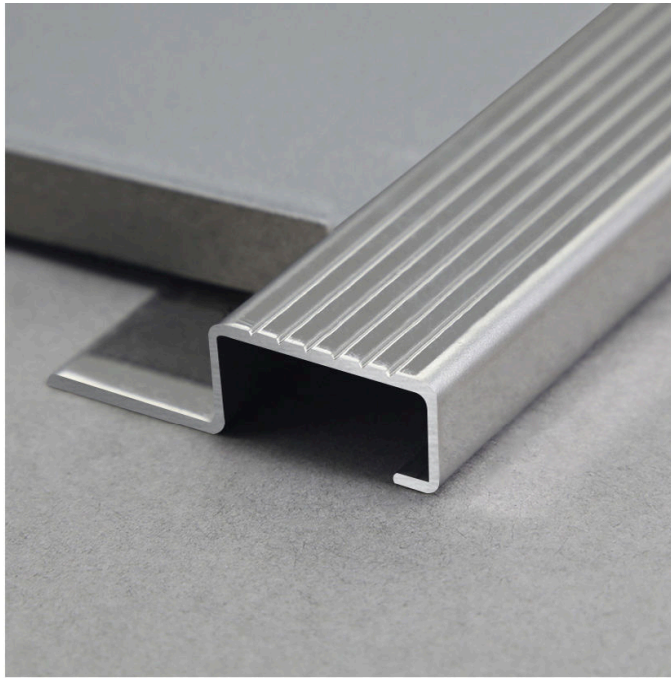

Stainless Steel Profile

SSCX

various colors

Size Details Specification Can be Customized

SHIHUA ALUMINIUM

Stainless Steel Tile Trim

- Aluminium Tile Trim
- Aluminium Stair Nosing
- Carpet Profile
- Other Profiles
- Shower Drain