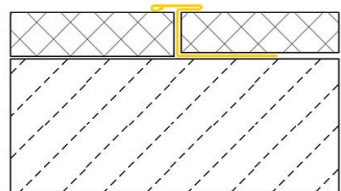

- Aluminium Tile Trim
- Aluminium Stair Nosing
- Carpet Profile
- Other Profiles
- Shower Drain

www.aluhere.com

Stainless Steel Profile

Shiny Matt Brushed

SSTR

various colors

Size Details Specification Can be Customized