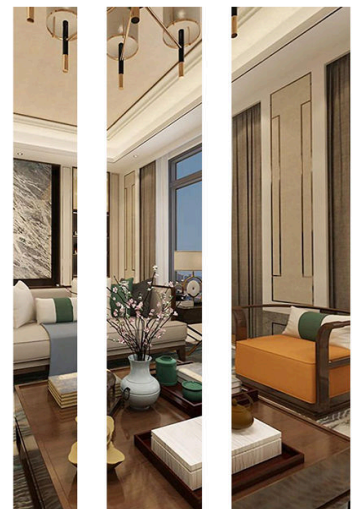

SSAG8

www.aluhere.com

Size Details Specification Can be Customized

various colors