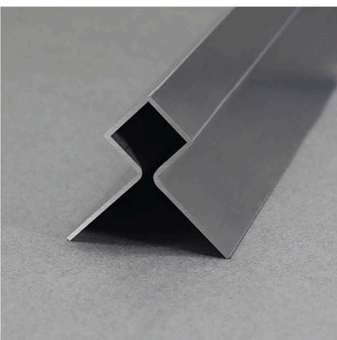

SHIHUA ALUMINIUM

Stainless Steel Tile Trim

- Aluminium Tile Trim
- Aluminium Stair Nosing
- Carpet Profile
- Other Profiles
- Shower Drain

www.aluhere.com

Shiny Matt Brushed

Stainless Steel Profile

SSCR1

various colors

Size Details Specification Can be Customized

SHIHUA ALUMINIUM

Stainless Steel Tile Trim

- Aluminium Tile Trim
- Aluminium Stair Nosing
- Carpet Profile
- Other Profiles
- Shower Drain

www.aluhere.com

Shiny Matt Brushed

Stainless Steel Profile

SSCX

various colors

Size Details Specification Can be Customized