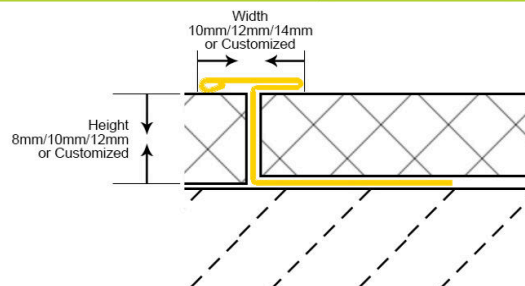

- Aluminium Tile Trim
- Aluminium Stair Nosing
- Carpet Profile
- Other Profiles
- Shower Drain

www.aluhere.com

Stainless Steel Profile

Shiny Matt Brushed

SSTR

various colors

Size Details Specification Can be Customized