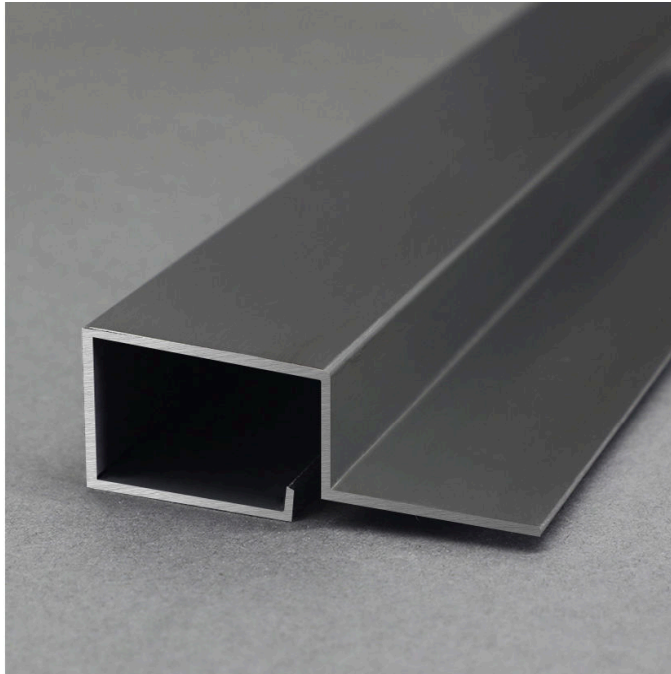

SHIHUA ALUMINIUM

Stainless Steel Tile Trim

- Aluminium Tile Trim
- Aluminium Stair Nosing
- Carpet Profile
- Other Profiles
- Shower Drain