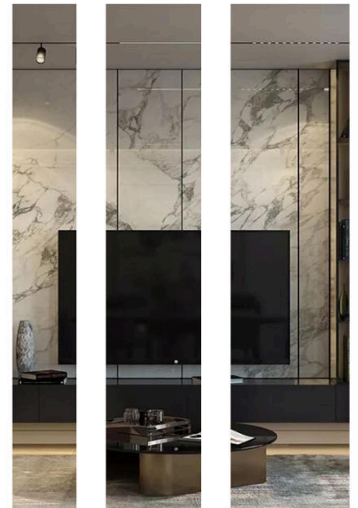

- Aluminium Tile Trim
- Aluminium Stair Nosing
- Carpet Profile
- Other Profiles
- Shower Drain

www.aluhere.com

Stainless Steel Profile

Shiny Matt Brushed

SSTR

various colors

Size Details Specification Can be Customized