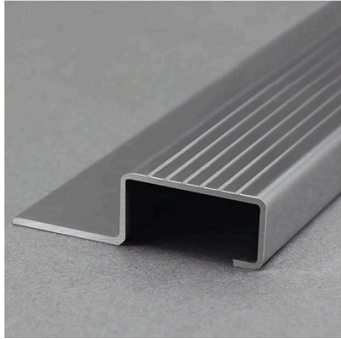

SHIHUA ALUMINIUM

Stainless Steel Tile Trim

- Aluminium Tile Trim
- Aluminium Stair Nosing
- Carpet Profile
- Other Profiles
- Shower Drain

Stainless Steel Profile

Shiny Matt Brushed

SSFG

www.aluhere.com

Size Details Specification Can be Customized

various colors

SHIHUA ALUMINIUM

Stainless Steel Tile Trim

- Aluminium Tile Trim
- Aluminium Stair Nosing
- Carpet Profile
- Other Profiles
- Shower Drain

Stainless Steel Profile

Shiny Matt Brushed

SSFG2

www.aluhere.com

Size Details Specification Can be Customized

various colors