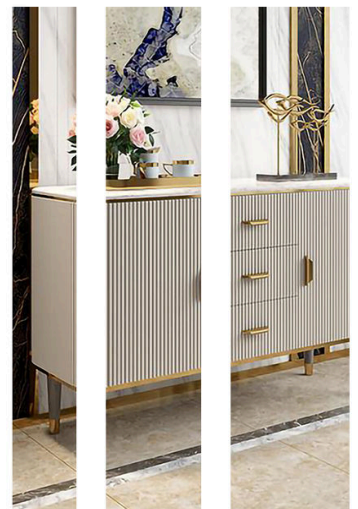

- Aluminium Tile Trim
- Aluminium Stair Nosing
- Carpet Profile
- Other Profiles
- Shower Drain

Stainless Steel Profile

Shiny Matt Brushed

SSFG2

www.aluhere.com

Size Details Specification Can be Customized