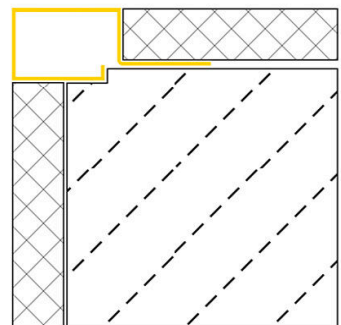

SHIHUA ALUMINIUM

Stainless Steel Tile Trim

- Aluminium Tile Trim
- Aluminium Stair Nosing
- Carpet Profile
- Other Profiles
- Shower Drain

Stainless Steel Profile

Shiny Matt Brushed

SSFG

www.aluhere.com

Size Details Specification Can be Customized

various colors

SHIHUA ALUMINIUM

Stainless Steel Tile Trim

- Aluminium Tile Trim
- Aluminium Stair Nosing
- Carpet Profile
- Other Profiles
- Shower Drain

Stainless Steel Profile

Shiny Matt Brushed

SSFG2

www.aluhere.com

Size Details Specification Can be Customized

various colors