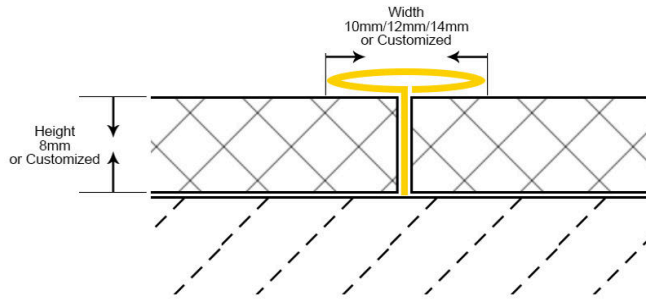

Size Details Specification Can be Customized