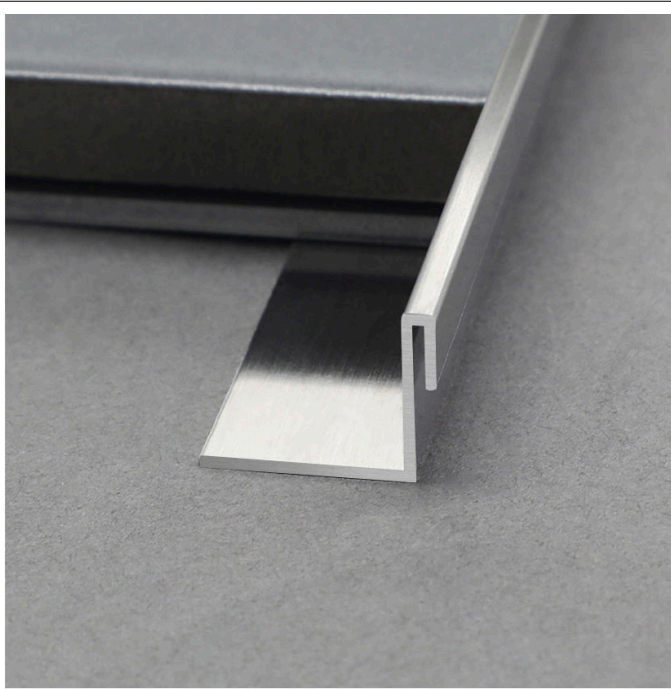

Size Details Specification Can be Customized

various colors

SHIHUA ALUMINIUM

Stainless Steel Tile Trim

- Aluminium Tile Trim
- Aluminium Stair Nosing
- Carpet Profile
- Other Profiles
- Shower Drain

www.aluhere.com