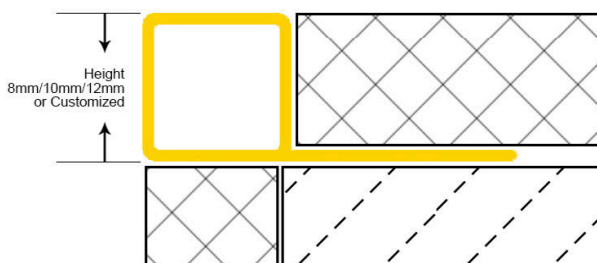

Other Profiles

Shower Drain

Stainless Steel Profile

Shiny Matt Brushed

SSAB

www.aluhere.com

Size Details

Specification Can be Customized