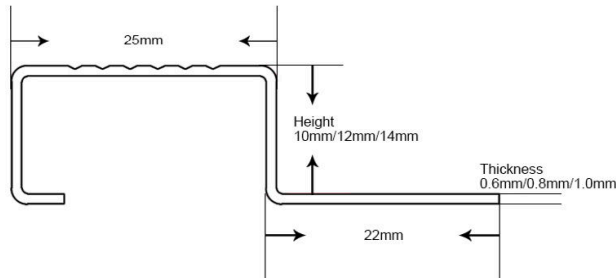

SSFG

www.aluhere.com

Size Details Specification Can be Customized