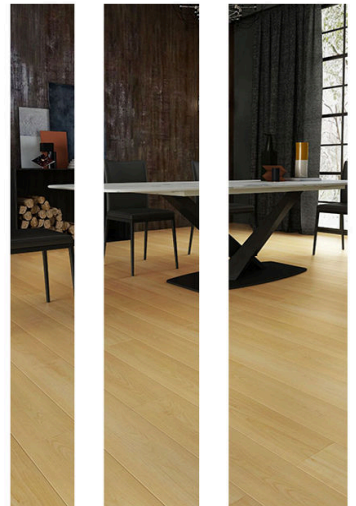

Stainless Steel Profile

Shiny Matt Brushed

SSRX

www.aluhere.com

Size Details Specification Can be Customized