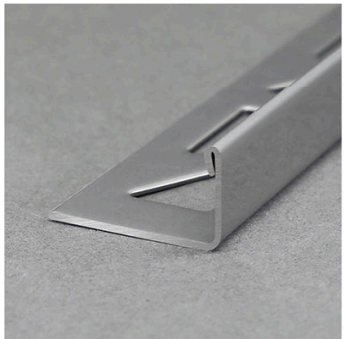

- Aluminium Tile Trim
- Aluminium Stair Nosing
- Carpet Profile
- Other Profiles
- Shower Drain

www.aluhere.com

Shiny Matt Brushed

Stainless Steel Profile

SSAL

various colors

Size Details Specification Can be Customized