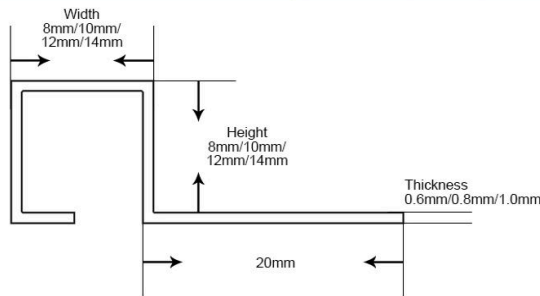

SHIHUA ALUMINIUM

Stainless Steel Tile Trim

- Aluminium Tile Trim
- Aluminium Stair Nosing
- Carpet Profile
- Other Profiles
- Shower Drain

Stainless Steel Profile

Shiny Matt Brushed

SSAQ

www.aluhere.com

Size Details Specification Can be Customized