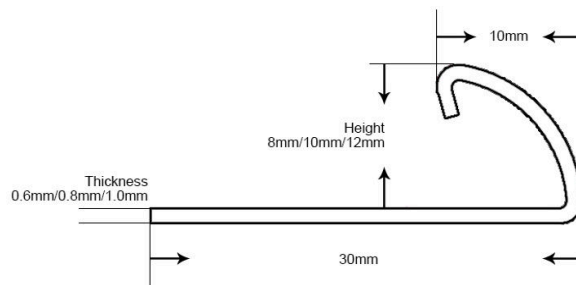

- Aluminium Tile Trim
- Aluminium Stair Nosing
- Carpet Profile
- Other Profiles
- Shower Drain

www.aluhere.com

Stainless Steel Profile

Shiny Matt Brushed

SSCR

various colors

Size Details

Specification Can be Customized