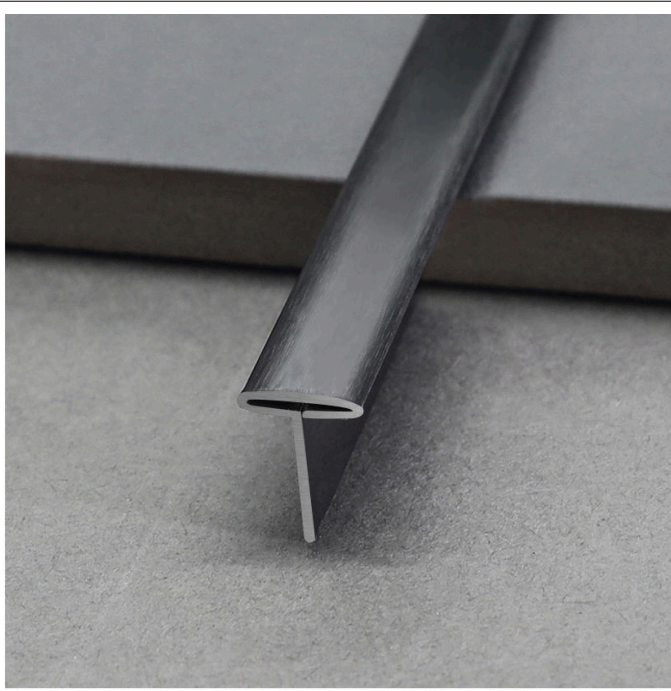

SHIHUA ALUMINIUM

Stainless Steel Tile Trim

- Aluminium Tile Trim
- Aluminium Stair Nosing
- Carpet Profile
- Other Profiles
- Shower Drain