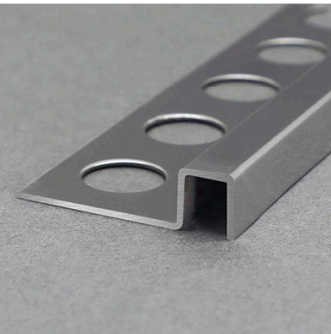

Size Details Specification Can be Customized