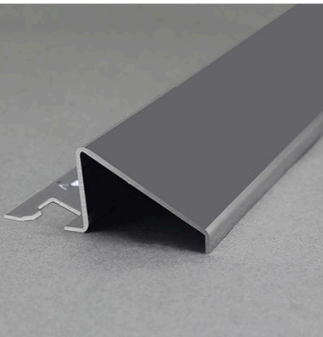

Stainless Steel Profile

Shiny Matt Brushed

SSRX

www.aluhere.com

Size Details Specification Can be Customized