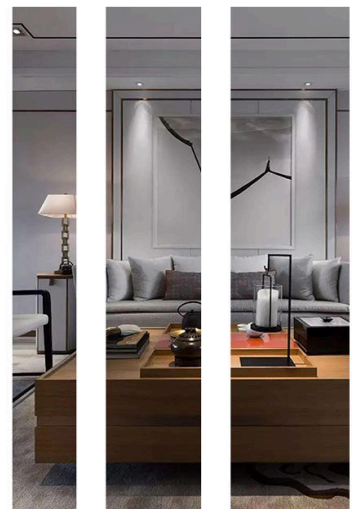

SSCX

various colors