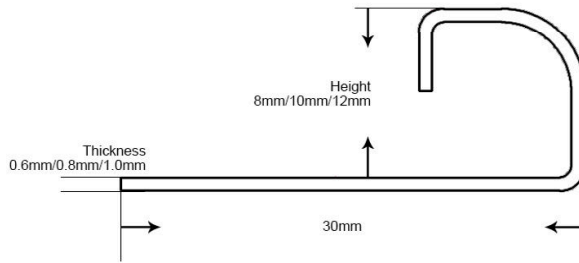

SHIHUA ALUMINIUM

Stainless Steel Tile Trim

- Aluminium Tile Trim
- Aluminium Stair Nosing
- Carpet Profile
- Other Profiles
- Shower Drain

www.aluhere.com

Shiny Matt Brushed

Stainless Steel Profile

SSCR1

various colors

Size Details Specification Can be Customized

SHIHUA ALUMINIUM

Stainless Steel Tile Trim

- Aluminium Tile Trim
- Aluminium Stair Nosing
- Carpet Profile
- Other Profiles
- Shower Drain

www.aluhere.com

Shiny Matt Brushed