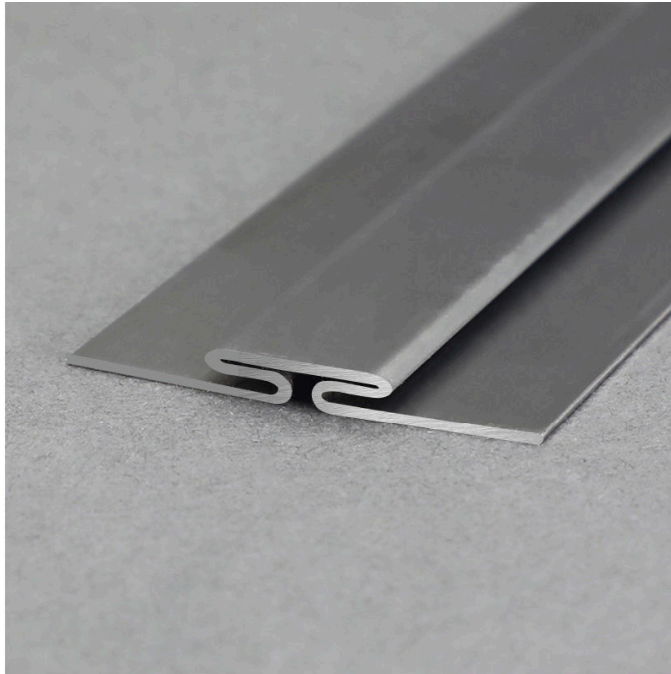

SHIHUA ALUMINIUM

Stainless Steel Tile Trim

- Aluminium Tile Trim
- Aluminium Stair Nosing
- Carpet Profile
- Other Profiles
- Shower Drain

www.aluhere.com

Shiny Matt Brushed

Stainless Steel Profile

SSTS

various colors

Size Details Specification Can be Customized

SHIHUA ALUMINIUM

Stainless Steel Tile Trim

- Aluminium Tile Trim
- Aluminium Stair Nosing
- Carpet Profile
- Other Profiles
- Shower Drain

www.aluhere.com

Shiny Matt Brushed