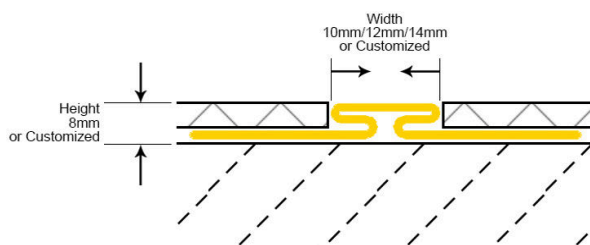

SHIHUA ALUMINIUM

Stainless Steel Tile Trim

- Aluminium Tile Trim
- Aluminium Stair Nosing
- Carpet Profile
- Other Profiles
- Shower Drain

www.aluhere.com

Shiny Matt Brushed

Stainless Steel Profile

SSTS

various colors

Size Details Specification Can be Customized

SHIHUA ALUMINIUM

Stainless Steel Tile Trim

- Aluminium Tile Trim
- Aluminium Stair Nosing
- Carpet Profile
- Other Profiles
- Shower Drain

www.aluhere.com

Shiny Matt Brushed

Stainless Steel Profile

SSTS1

various colors

Size Details Specification Can be Customized

Stainless Steel Tile Trim

- Aluminium Tile Trim
- Aluminium Stair Nosing
- Carpet Profile
- Other Profiles
- Shower Drain