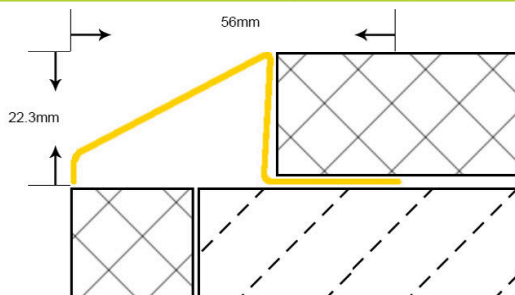

Stainless Steel Profile

Shiny Matt Brushed

SSRX

www.aluhere.com

Size Details Specification Can be Customized