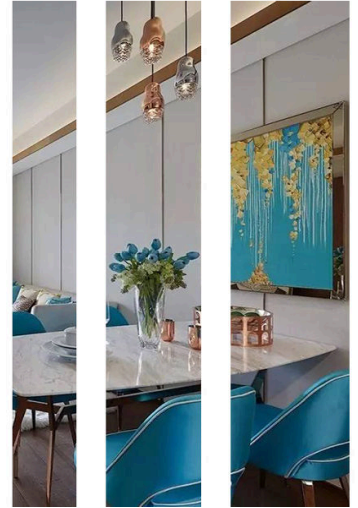

SSAG

www.aluhere.com

Size Details Specification Can be Customized

various colors