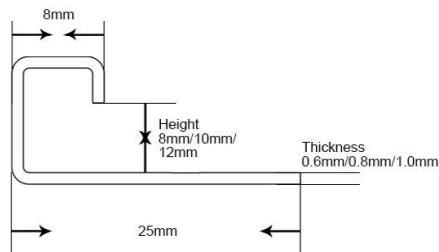

SSAG8

www.aluhere.com

Size Details Specification Can be Customized

various colors