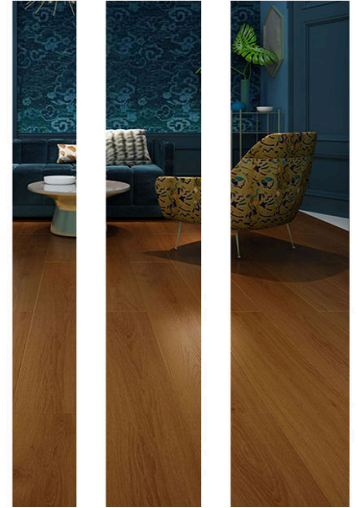

SHIHUA ALUMINIUM

Stainless Steel Tile Trim

- Aluminium Tile Trim
- Aluminium Stair Nosing
- Carpet Profile
- Other Profiles
- Shower Drain

www.aluhere.com

Shiny Matt Brushed

Stainless Steel Profile

SSTS

various colors