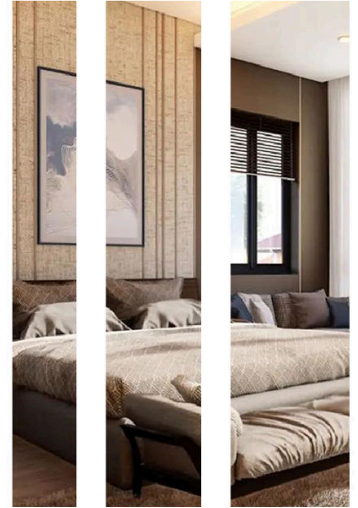

SHIHUA ALUMINIUM

Stainless Steel Tile Trim

- Aluminium Tile Trim
- Aluminium Stair Nosing
- Carpet Profile
- Other Profiles
- Shower Drain

www.aluhere.com

Shiny Matt Brushed

Stainless Steel Profile

SSAGS

various colors

Size Details Specification Can be Customized

SHIHUA ALUMINIUM

Stainless Steel Tile Trim

- Aluminium Tile Trim
- Aluminium Stair Nosing
- Carpet Profile
- Other Profiles
- Shower Drain

www.aluhere.com

Shiny Matt Brushed

Stainless Steel Profile

SSAL

various colors

Size Details Specification Can be Customized