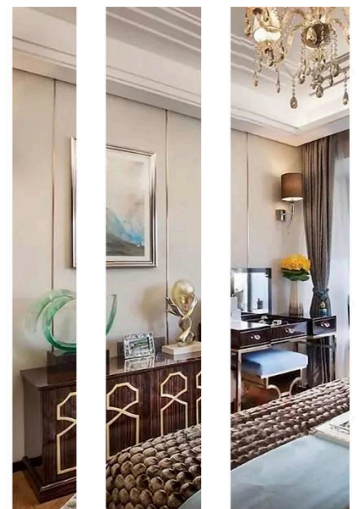

- Aluminium Tile Trim
- Aluminium Stair Nosing
- Carpet Profile
- Other Profiles
- Shower Drain

www.aluhere.com

Shiny Matt Brushed

Stainless Steel Profile

SSAL

various colors

Size Details Specification Can be Customized