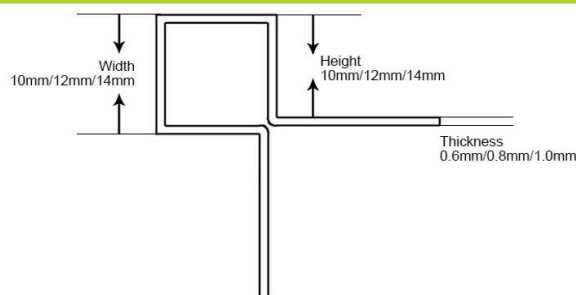

Stainless Steel Profile

SSCX

various colors

Size Details Specification Can be Customized

SHIHUA ALUMINIUM

Stainless Steel Tile Trim

- Aluminium Tile Trim
- Aluminium Stair Nosing
- Carpet Profile
- Other Profiles
- Shower Drain