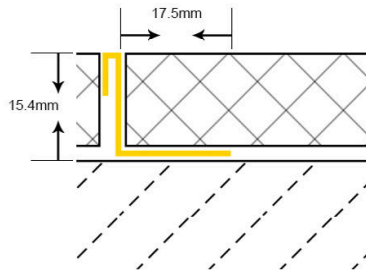

Stainless Steel Profile

Shiny Matt Brushed

SSASS

various colors

Size Details

Specification Can be Customized

SHIHUA ALUMINIUM

Stainless Steel Tile Trim