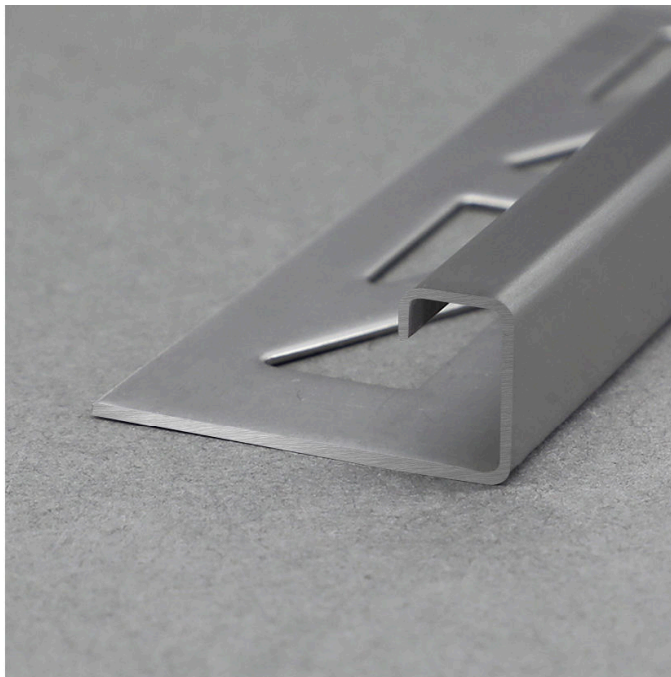

Size Details Specification Can be Customized

various colors

SHIHUA ALUMINIUM

Stainless Steel Tile Trim

- Aluminium Tile Trim
- Aluminium Stair Nosing
- Carpet Profile
- Other Profiles
- Shower Drain

Stainless Steel Profile