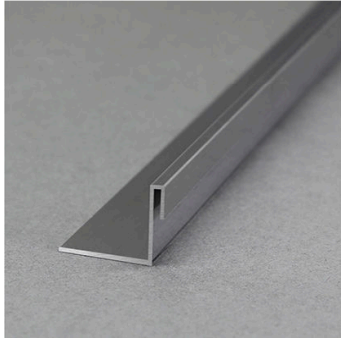

Stainless Steel Profile

Shiny Matt Brushed

SSASS

various colors

Size Details

Specification Can be Customized

SHIHUA ALUMINIUM

Stainless Steel Tile Trim